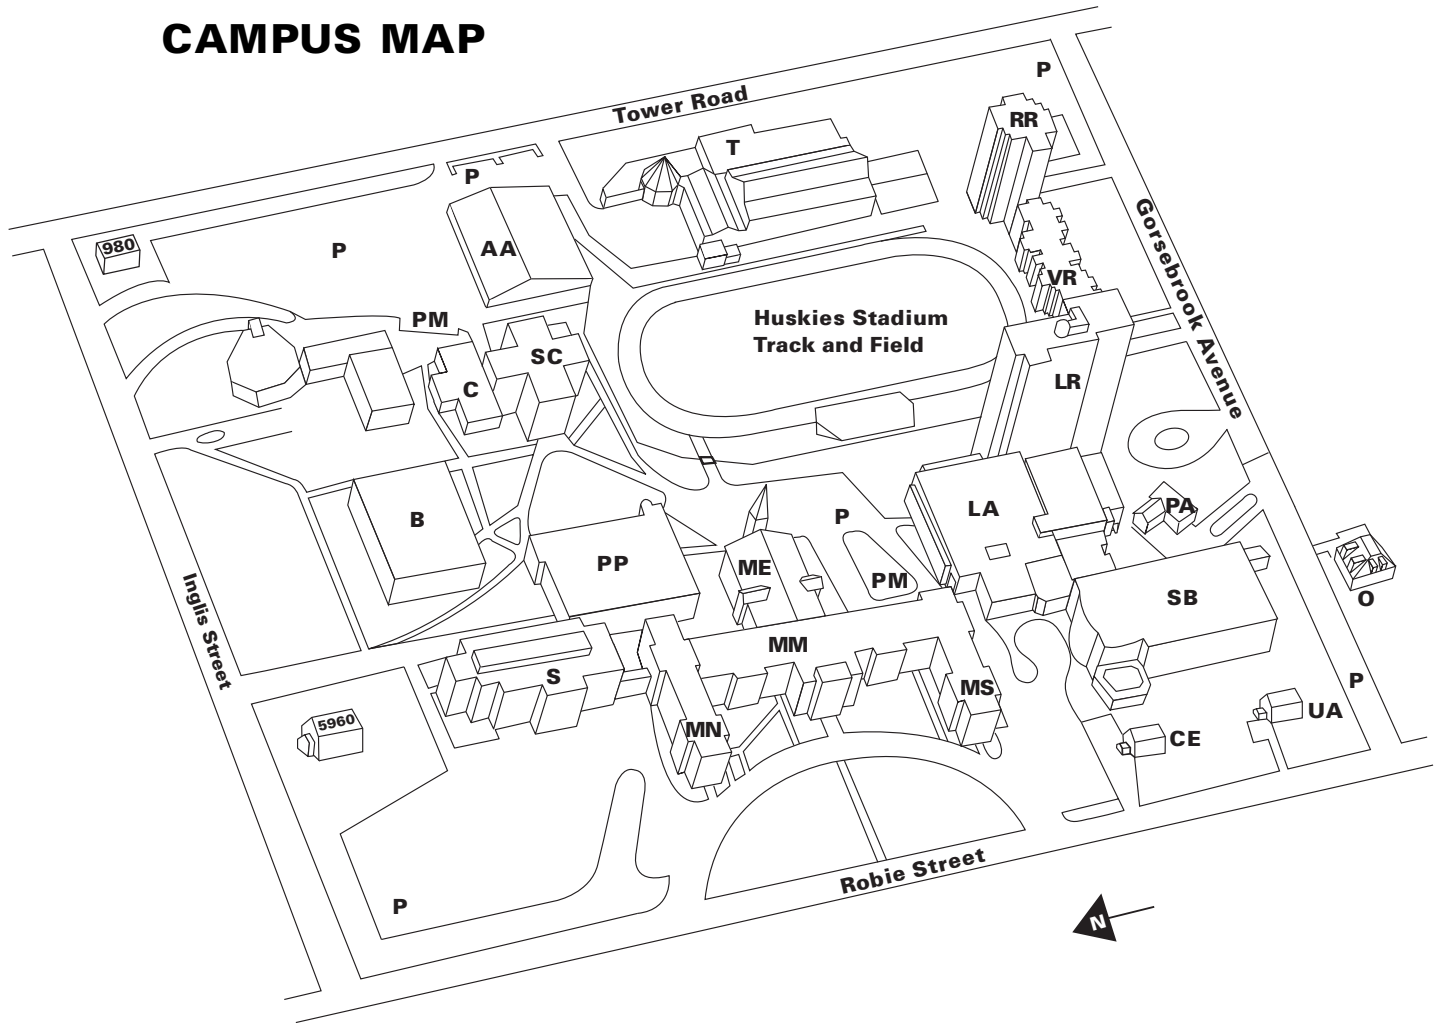

## CAMPUS MAP

### LEGEND

<b>AA</b>	Alumni Arena	<b>S</b>	Science Building
<b>B</b>	Burke Building	<b>SB</b>	Sobey Building
<b>C</b>	Cafeteria	<b>SC</b>	O'Donnell Hennessey Student Centre
<b>CE</b>	Continuing Education	<b>T</b>	The Tower
<b>LA</b>	Loyola Academic Complex	<b>UA</b>	Development/Alumni
<b>LR</b>	Loyola Residence	<b>VR</b>	Vanier Residence
<b>ME</b>	McNally East Wing	<b>980</b>	TESL Centre
<b>MM</b>	McNally Main	<b>5960</b>	Gorsebrook Research Institute for Atlantic Canada Studies CN Centre for Occupational Health & Safety
<b>MN</b>	McNally North Wing		
<b>MS</b>	McNally South Wing		
<b>O</b>	The Oaks/International Activities		
<b>P</b>	Parking		
<b>PA</b>	Public Affairs/Institutional Research		
<b>PM</b>	Parking Meters		
<b>PPL</b>	Patrick Power Library		
<b>RR</b>	Rice Residence		

*All main buildings are wheelchair accessible and most are connected by tunnels or walkways.*